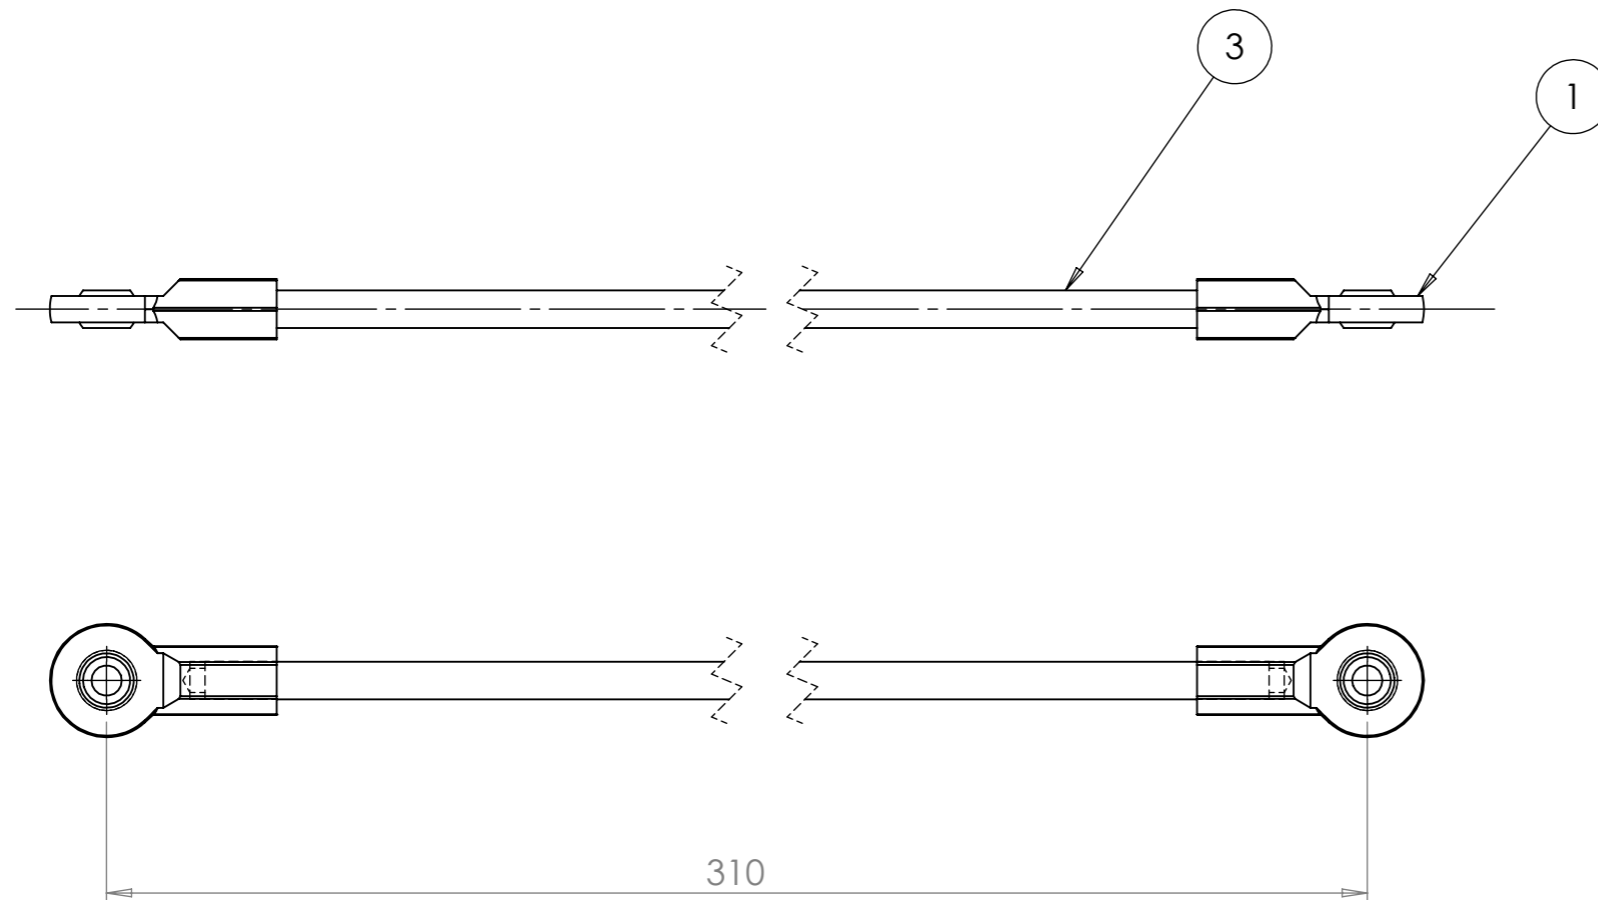

ITEM	PART NUMBER	DESCRIPTION	QTY.	supplier
1	1-00180	Rod End	2	To Drawing
2	1-00183	Super Glue	1	Consumables
3	1-00181	Rod	1	To Drawing

Note: Super Glue the rod into the rod ends.

This work is licensed under a Creative Commons Attribution - NonCommercial ShareAlike 4.0 Unported license.

UNLESS OTHERWISE SPECIFIED: DIMENSIONS ARE IN MILLIMETERS SURFACE FINISH: TOLERANCES: SEE DIM'S LINEAR: SEE DIM'S ANGULAR: SEE DIM'S			FINISH:	DEBUR AND BREAK SHARP EDGES	DO NOT SCALE DRAWING	REVISION
DRAWN	NAME	SIGNATURE	DATE	 <a href="http://www.andornot.co.uk">www.andornot.co.uk</a>	TITLE:  <b>Arm Assy</b>	
CHK'D					DWG NO. <b>1-00182</b>	
APPV'D					A3	
MFG					SCALE:1:5	
Q.A					SHEET 1 OF 1	
				WEIGHT:		