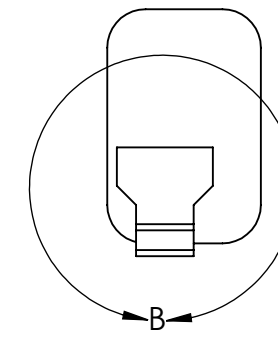

MINI VERSION-  
 • ALL DIMENSIONS IN MM

**LARGE VERSION-**  
 • ALL DIMENSIONS IN MM

# PUSHER RACK FEATURES-

- ALL DIMENSIONS IN MM

PRESSURE ANGLE = 11 DEGREES

DETAIL B  
SCALE 4 : 1

DETAIL A  
SCALE 6 : 1