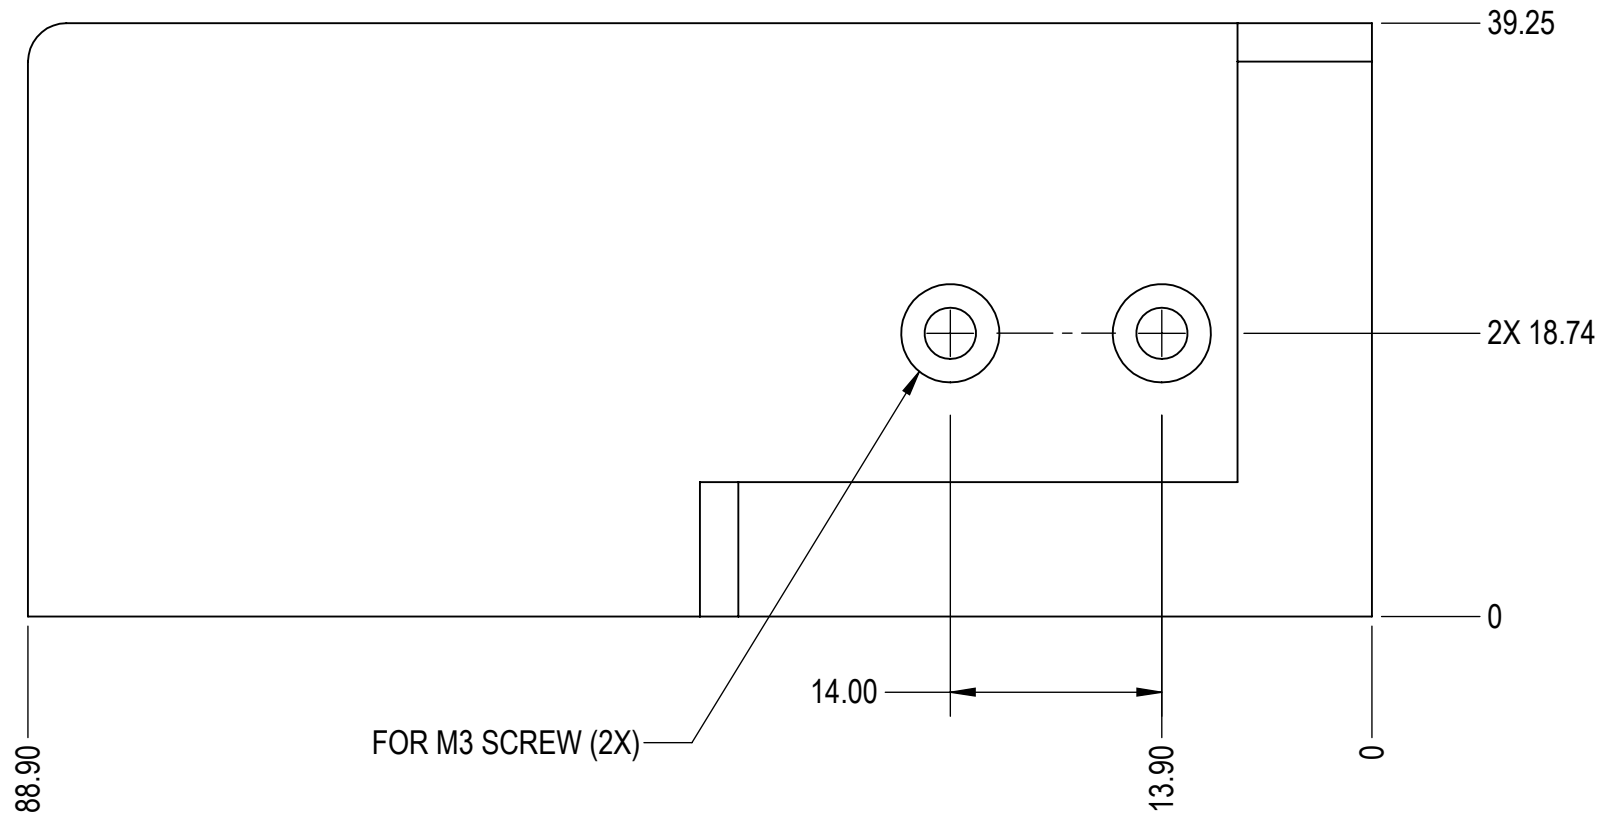

MINI VERSION-  
 • ALL DIMENSIONS IN MM

**LARGE VERSION-**  
 • ALL DIMENSIONS IN MM

# PUSHER RACK FEATURES-

- ALL DIMENSIONS IN MM

PRESSURE ANGLE = 11 DEGREES

DETAIL B  
SCALE 4 : 1

DETAIL A  
SCALE 6 : 1