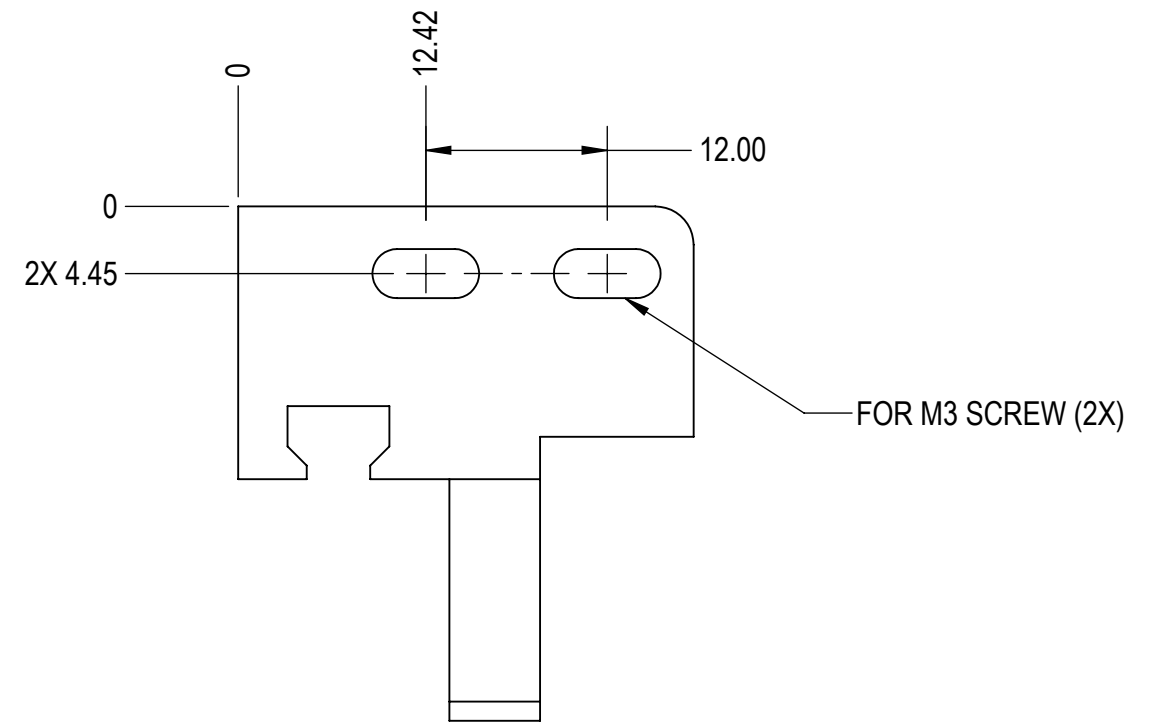

MINI VERSION-  
 • ALL DIMENSIONS IN MM

**LARGE VERSION-**  
 • ALL DIMENSIONS IN MM

# PUSHER RACK FEATURES-

- ALL DIMENSIONS IN MM

PRESSURE ANGLE = 11 DEGREES

DETAIL B  
SCALE 4 : 1

DETAIL A  
SCALE 6 : 1