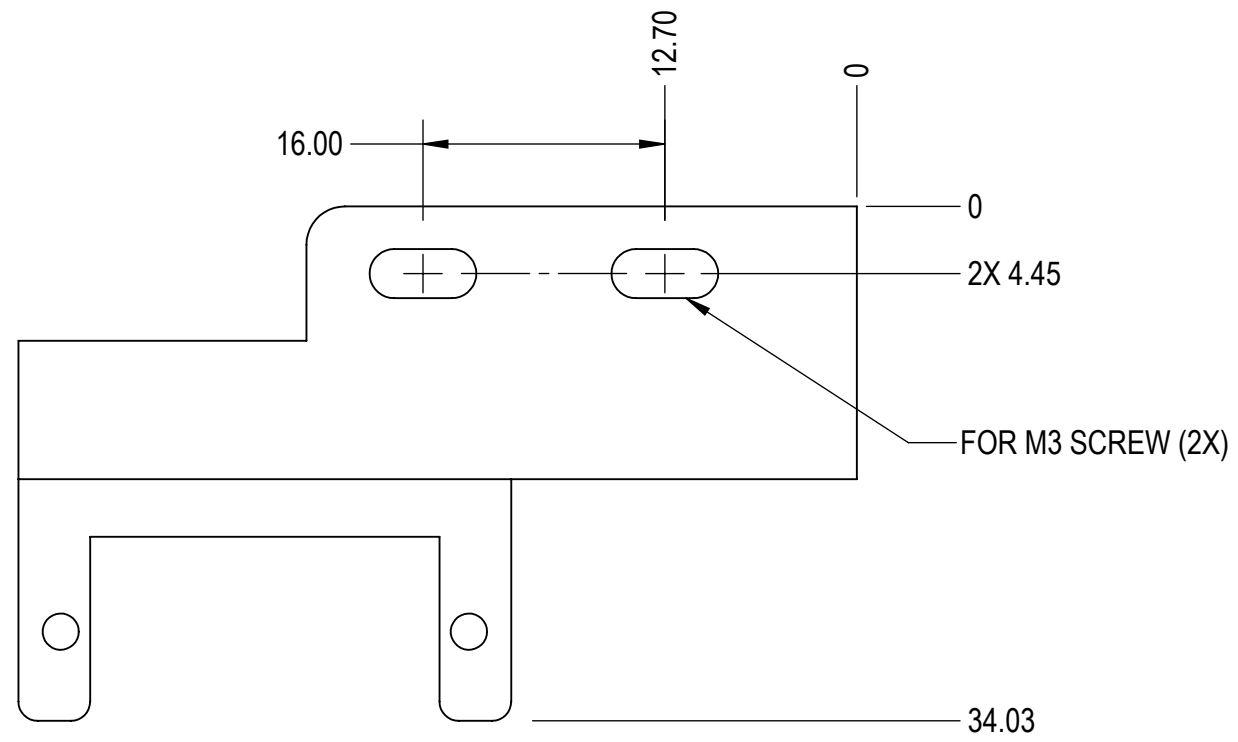

MINI VERSION-  
 • ALL DIMENSIONS IN MM

**LARGE VERSION-**  
 • ALL DIMENSIONS IN MM

# PUSHER RACK FEATURES-

- ALL DIMENSIONS IN MM

PRESSURE ANGLE = 11 DEGREES

DETAIL B  
SCALE 4 : 1

DETAIL A  
SCALE 6 : 1