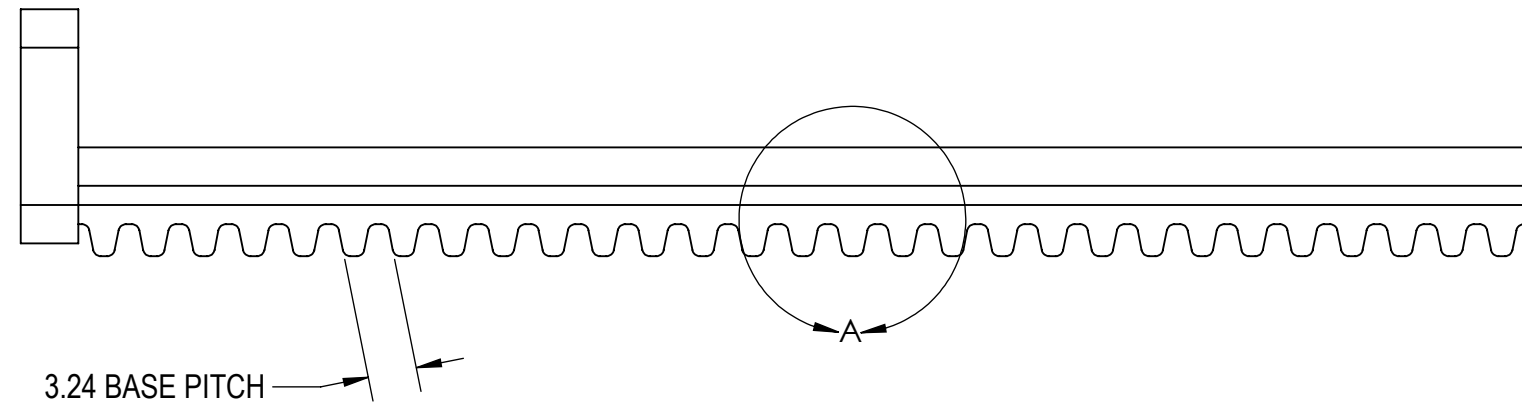

MINI VERSION-  
 • ALL DIMENSIONS IN MM

**LARGE VERSION-**  
 • ALL DIMENSIONS IN MM

# PUSHER RACK FEATURES-

- ALL DIMENSIONS IN MM

PRESSURE ANGLE = 11 DEGREES

DETAIL B  
SCALE 4 : 1

DETAIL A  
SCALE 6 : 1