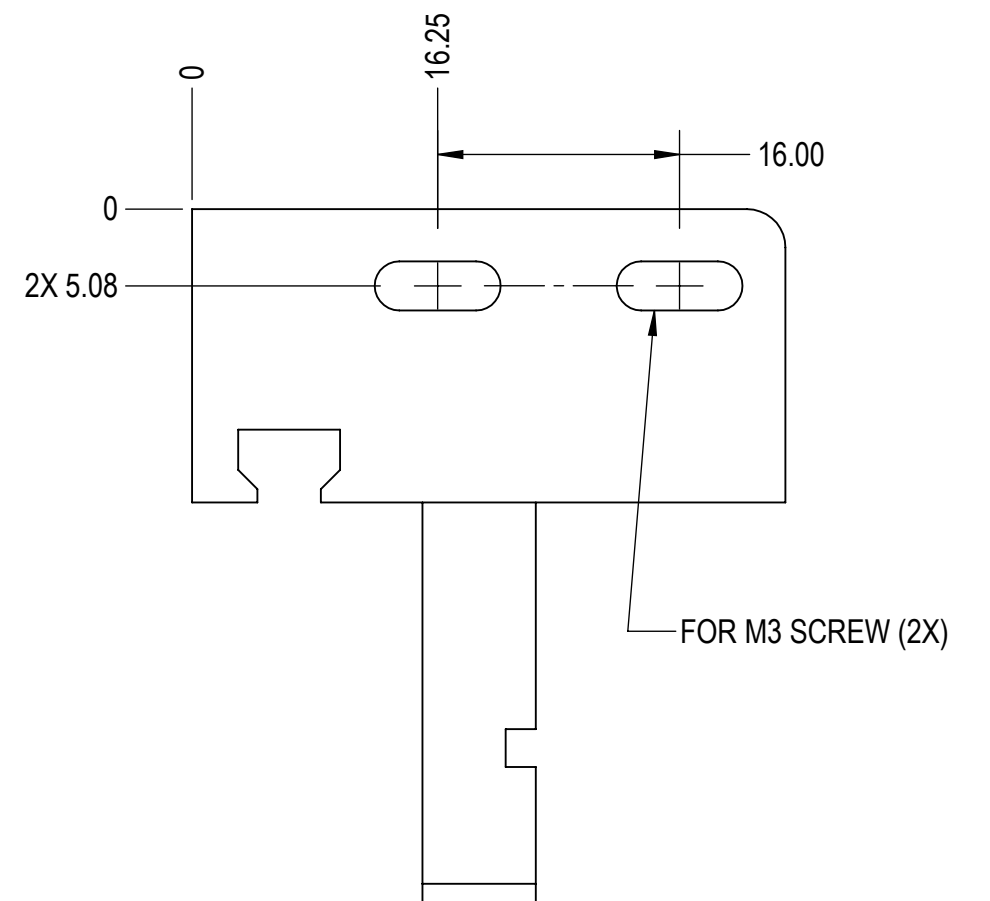

MINI VERSION-  
 • ALL DIMENSIONS IN MM

**LARGE VERSION-**  
 • ALL DIMENSIONS IN MM

# PUSHER RACK FEATURES-

- ALL DIMENSIONS IN MM

PRESSURE ANGLE = 11 DEGREES

DETAIL B  
SCALE 4 : 1

DETAIL A  
SCALE 6 : 1