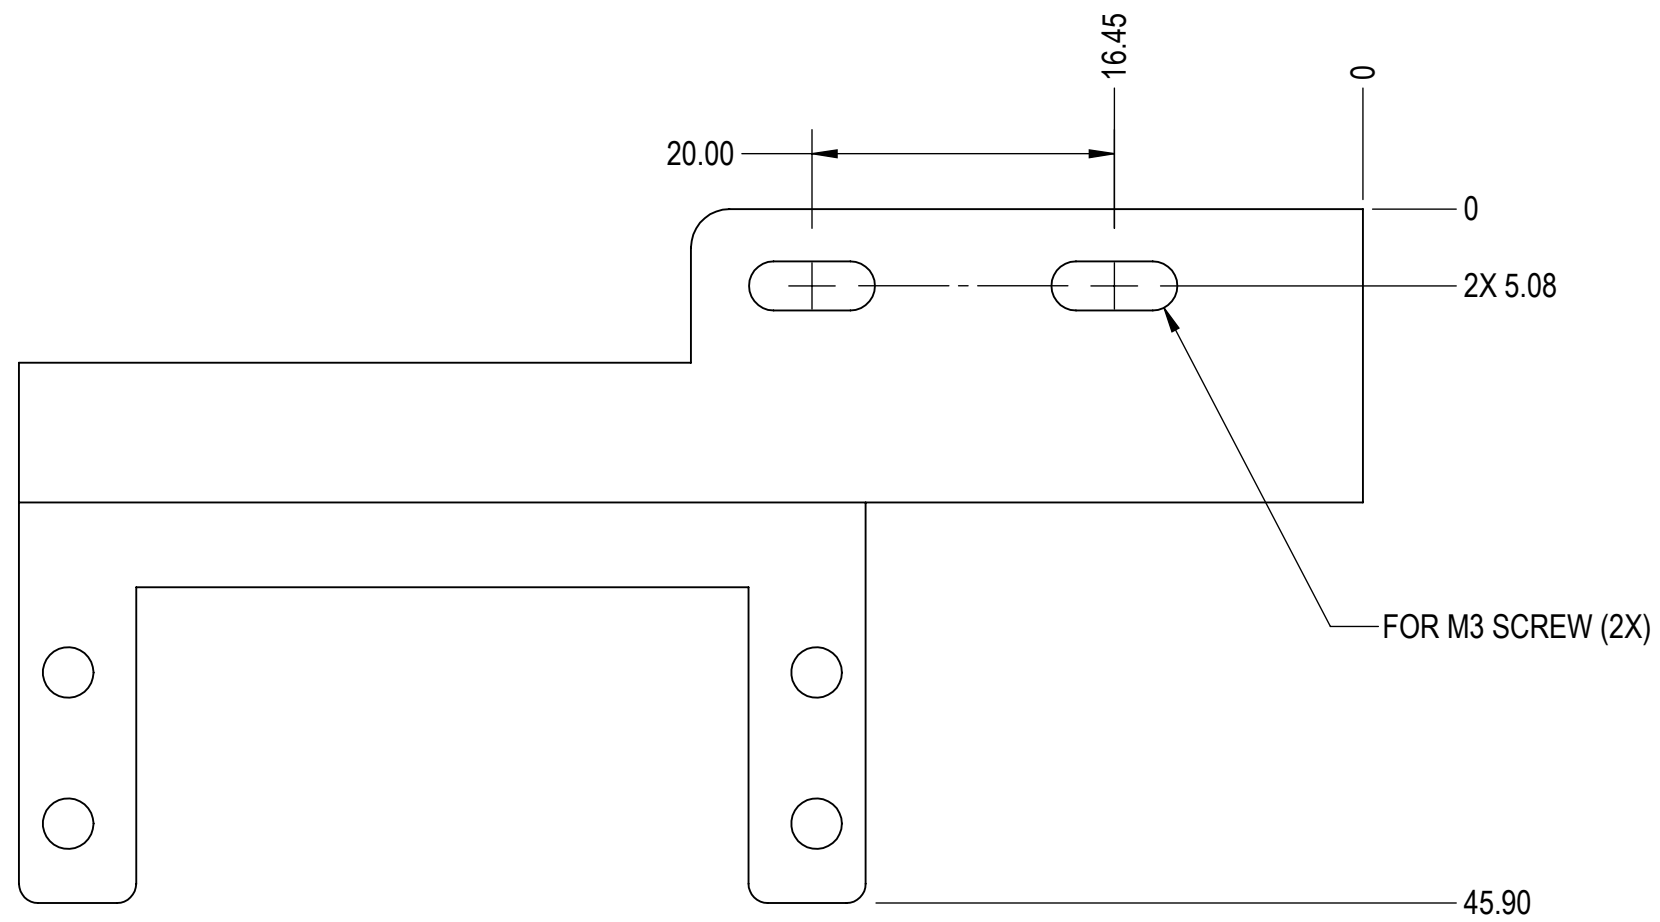

MINI VERSION-  
 • ALL DIMENSIONS IN MM

**LARGE VERSION-**  
 • ALL DIMENSIONS IN MM

# PUSHER RACK FEATURES-

- ALL DIMENSIONS IN MM

PRESSURE ANGLE = 11 DEGREES

DETAIL B  
SCALE 4 : 1

DETAIL A  
SCALE 6 : 1